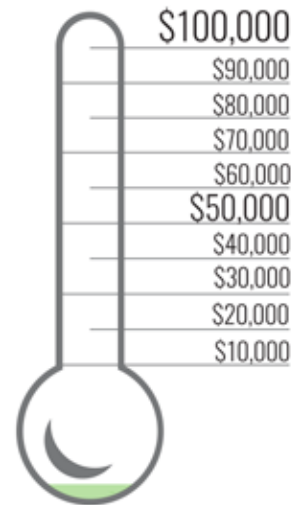

GOSPEL BROADCASTING NETWORK

“The Truth ... and Nothing But the Truth ... 24/7”

Brought to you by congregations of the church of Christ under the oversight of the Southaven church of Christ

Elders:
Larry Everson
Con Lambert

THE DAILY LIFT

Sign up for GBN's daily email devotional.
www.gbntv.org/daily

FEBRUARY 2016

GBN EXPANSION

The command of the Lord is to take the gospel into all the world. At GBN that has always been our goal. With that in mind, we must expand. Beginning on February 1st, 2016 we began a campaign to raise $100,000. This money will be used in three ways:

#1 – EXPANSION OF COUNTERPOINT.

We want to put the Counterpoint program on Dish Network and DirecTV. According to their latest stats, this would make it available to 53 million customers. The Counterpoint program features B.J. Clarke (Director of the Memphis School of Preaching) and Mike Hixson (Preacher for the Olive Branch church of Christ) discussing topics that the religious world would consider hard hitting. Examples of such topics include baptism, the plan of salvation, and the one church of the Bible. This program, which is produced at the GBN studio, has had excellent results. Presently we air it locally in the Memphis area, but we believe that this program would accomplish a great amount of good on a nationwide level. We are aware of at least 3 baptisms in the local area as a result of the Counterpoint program.

#2 – ADDITION OF CABLE STATIONS.